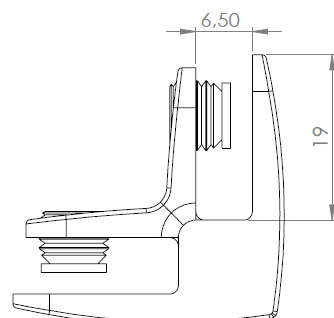

# PRODUCT SHEET

**Description:**

Glass connector "Passion" 2-way,90DG,CPL,W/Metal Screws W/Soft Tip, f/Glass Thickness 4-6mm

**Item number:**

22.10.105-0

Units	Box	Carton	HS Code	Barcode
Pcs.	12	120	8302420090	 5704866108942