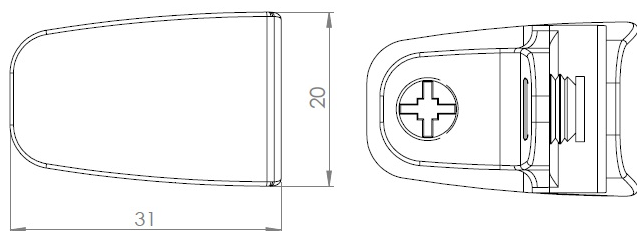

# PRODUCT SHEET

**Description:**

Glass connector "Passion" 2-way,90DG,CPL,W/Metal Screws W/Soft Tip, f/Glass Thickness 4-6mm

**Item number:**

22.10.105-0

Units	Box	Carton	HS Code	Barcode
Pcs.	12	120	8302420090	 5704866108942